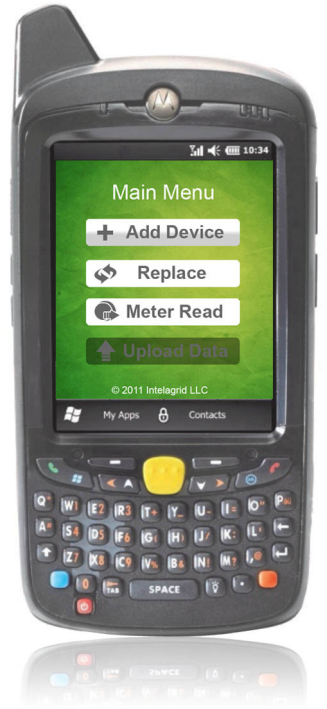

## ecoOne® Handheld

Supercharge your Utility workforce and redefine productivity with Nexgrid's ecoOne Handheld. You have multiple tasks and limited time, with ecoOne Handheld you have the tools in hand to get multiple jobs done in the field with one of the toughest, most flexible mobile devices on the market. Desktop performance provides instant access to the applications and information back at your EDS. Shave hours of time out of the work week by capturing and processing device locations, performance and reads quickly and easily in the field. Activate and reactivate ecoOne Handheld on virtually any cellular network or your secure WIFI network. Built-in scanner and camera allows end-point devices to be added in seconds.

### KEY FEATURES

- ecoOne Handheld Software
- GPS enabled for exact end-point mapping
- 3.2 MP Camera W/ Flash
- Multiple Network Communication 802.11a/b/g/n and Cellular
- Long battery life with built-in backup.
- Easy to read VGA Display